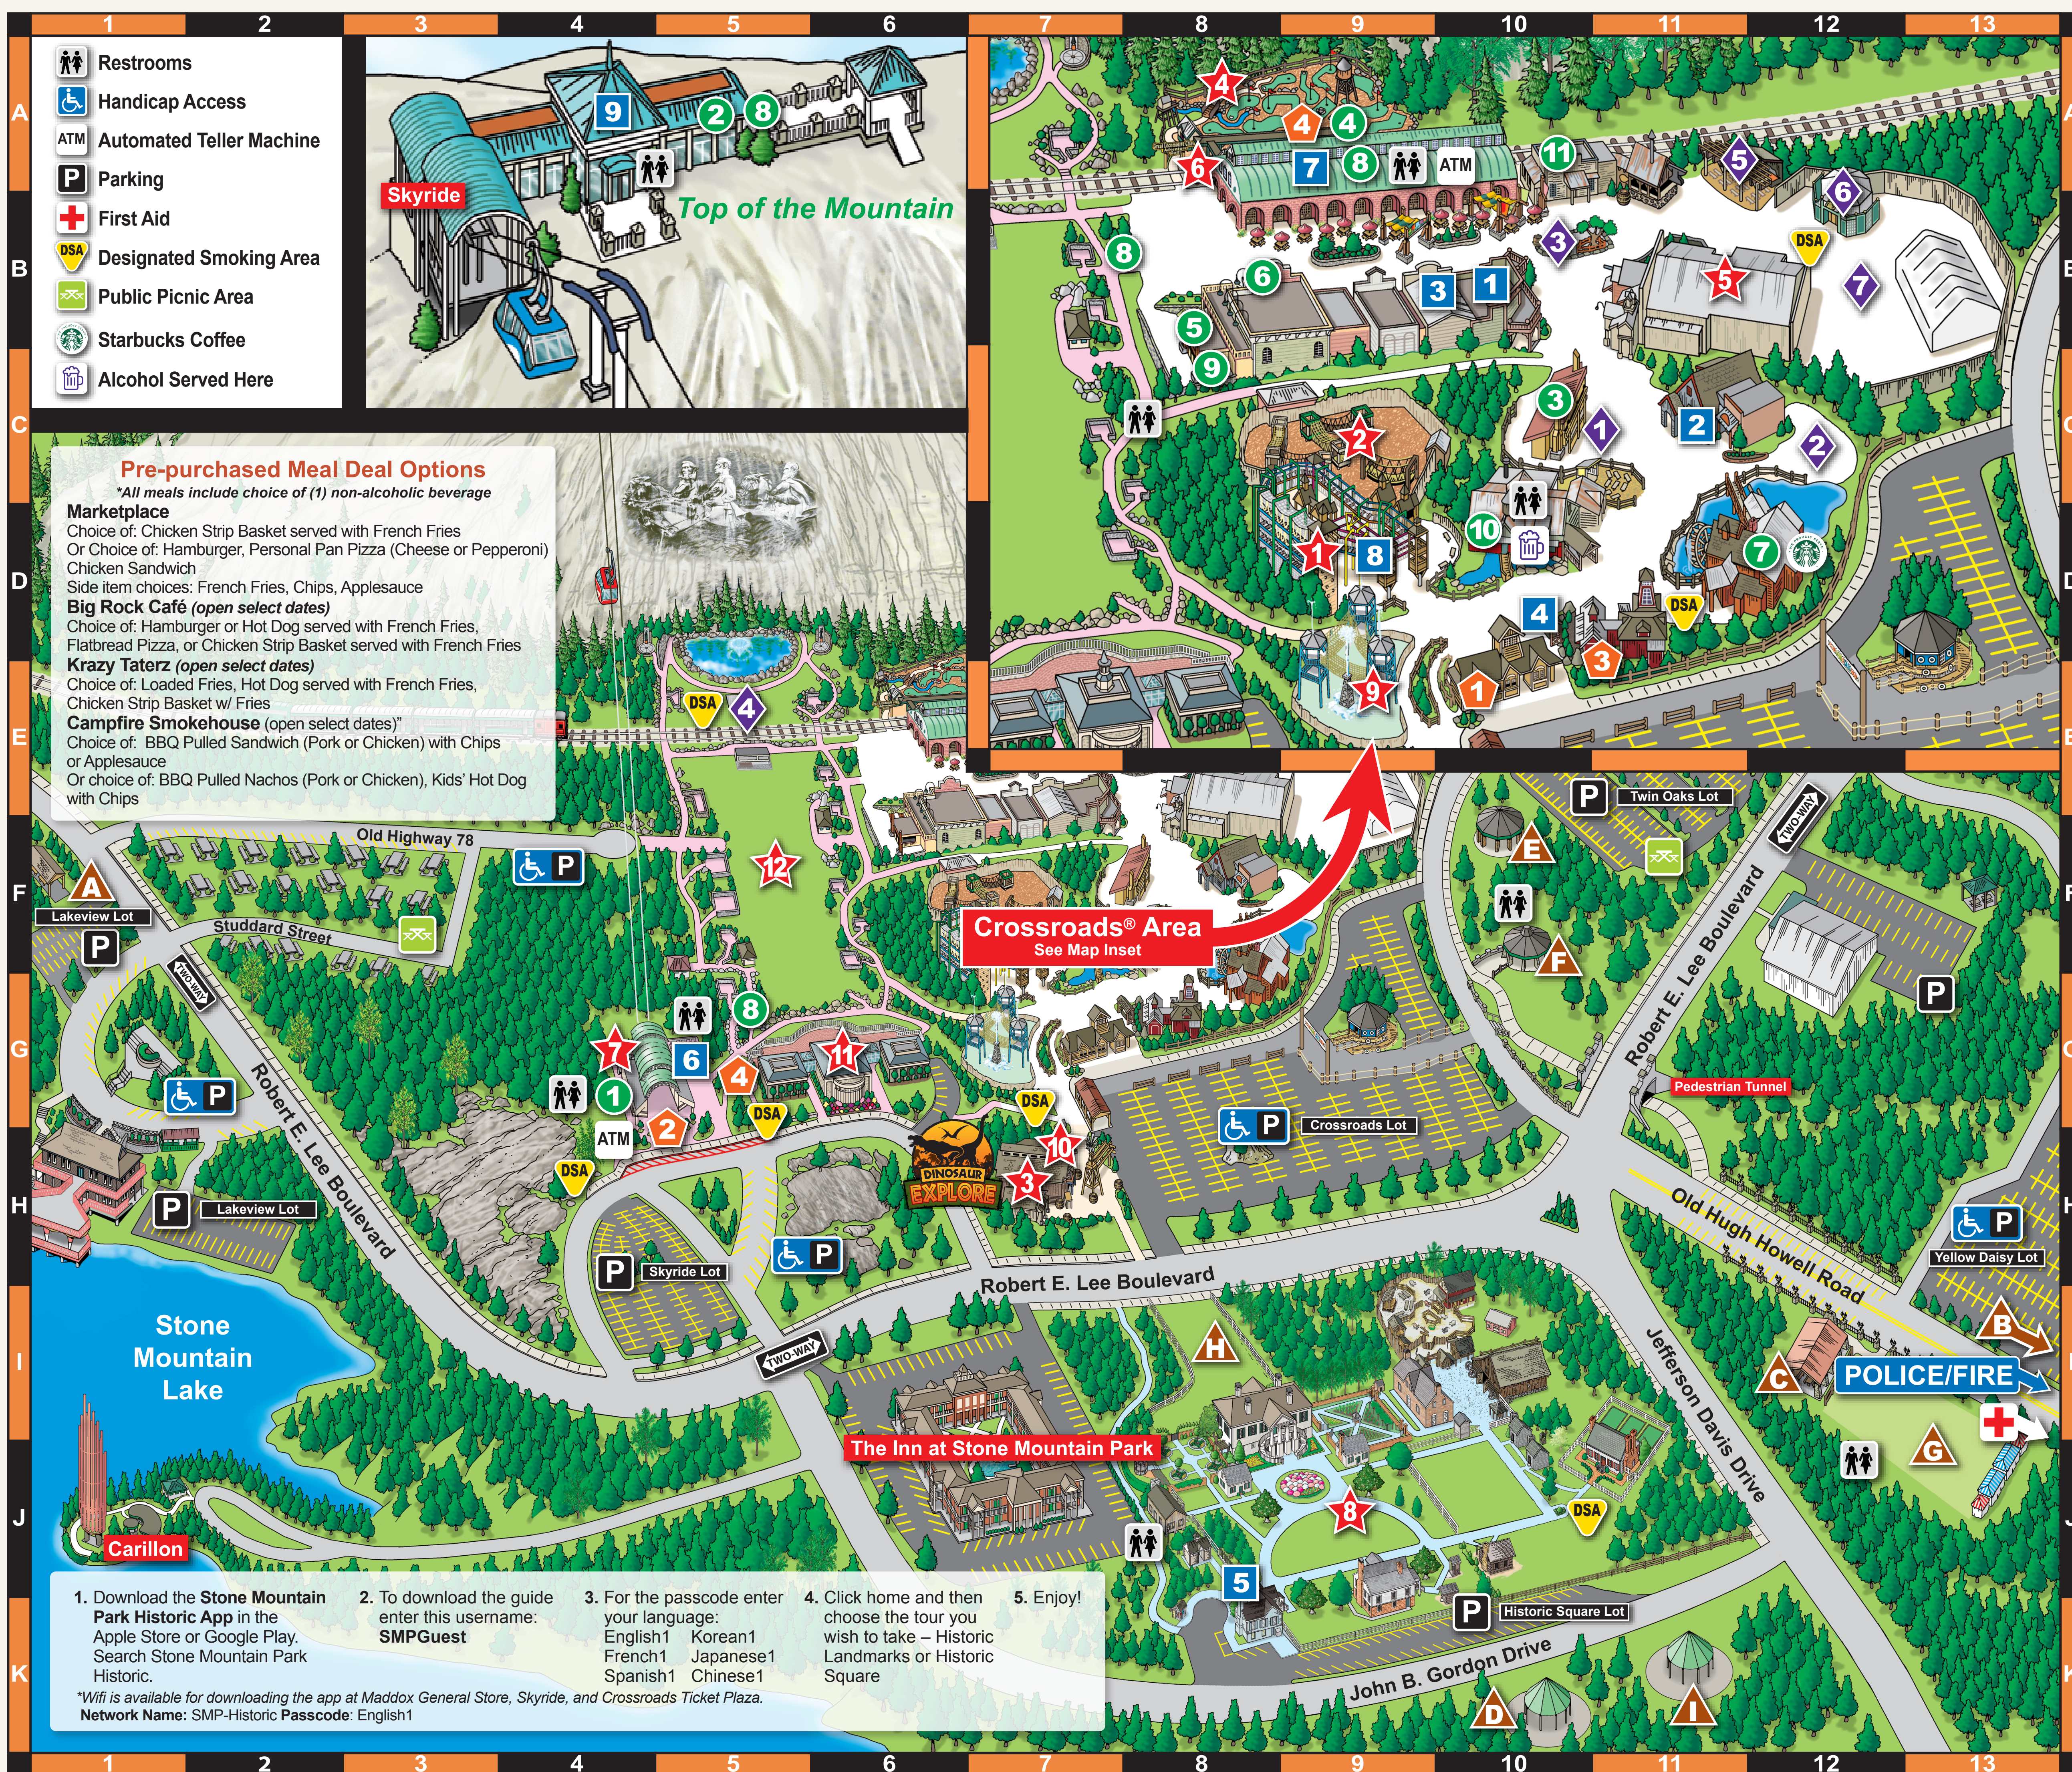

◆ Entertainment Venues

Locations operate seasonally

1 Campfire Cottage	C10
2 Character Circle	C12
3 Compass Point	B10
4 Laser Lawn Stage	E5
5 Azalea Stage	A11
6 Dogwood Venue	A12
7 Expo Entertainment Area	B12

● Restaurants & Concessions

1 *Big Rock Café	G4
2 Summit Snacks	A5
3 Hydrate	C10
4 *Marketplace	A9
5 *Krazy Taterz	B8
6 Funnel Cake	B8
7 Basecamp Café	D12
8 Dippin' Dots	A5, G5, B7 and A9
9 Dippin' Dots Sundae Shoppe	C8
10 Campfire Smokehouse	D10
11 Compass Point Ice Cream	A10

*Redeem your Pre-purchased Meal Deal ticket at any one of these restaurants.

■ Shopping

1 Sweet Shoppe	B10
2 The Christmas Store	C11
3 Toy Shop	B9
4 Adventure Center	D10
5 J.J. Maddox General Store	K8
6 Skyview Souvenirs	G4
7 Marketplace Gifts	A9
8 SkyHike® Gifts	D9
9 Top of the Mountain Gifts	A4

🏠 Guest Services

1 Crossroads Area Ticket Plaza	E10
2 Summit Skyride Ticket Plaza	G4
3 Stroller & Wheelchair Rental	E10
4 ATM	A9 or G5

▲ Private Rental Areas

A Woodland Pavilion	F1
B Sports Pavilion	I13
C Fireside Pavilion	I12
D Georgia Pavilion	K10
E Twin Oaks Pavilion	F10
F Railroad Pavilion	G10
G Special Events Meadow	J13
H Historic Square Meadow	I-8
I Virginia Pavilion	K11

To reserve a facility or plan a catered event, please call 770-498-5636.

Pre-purchased Meal Deal Options
*All meals include choice of (1) non-alcoholic beverage

Marketplace
Choice of: Chicken Strip Basket served with French Fries
Or Choice of: Hamburger, Personal Pan Pizza (Cheese or Pepperoni)
Chicken Sandwich
Side item choices: French Fries, Chips, Applesauce

Big Rock Café (open select dates)
Choice of: Hamburger or Hot Dog served with French Fries,
Flatbread Pizza, or Chicken Strip Basket served with French Fries

Krazy Taterz (open select dates)
Choice of: Loaded Fries, Hot Dog served with French Fries,
Chicken Strip Basket w/ Fries

Campfire Smokehouse (open select dates)
Choice of: BBQ Pulled Sandwich (Pork or Chicken) with Chips
or Applesauce
Or choice of: BBQ Pulled Nachos (Pork or Chicken), Kids' Hot Dog
with Chips

1. Download the Stone Mountain Park Historic App in the Apple Store or Google Play. Search Stone Mountain Park Historic.
2. To download the guide enter this username: **SMPGuest**
3. For the passcode enter your language:
   English1 Korean1
   French1 Japanese1
   Spanish1 Chinese1
4. Click home and then choose the tour you wish to take - Historic Landmarks or Historic Square
5. Enjoy!

**Wifi is available for downloading the app at Maddox General Store, Skyride, and Crossroads Ticket Plaza.
Network Name: SMP-Historic Passcode: English1*

SCAN HERE FOR THE MAP & SCHEDULE